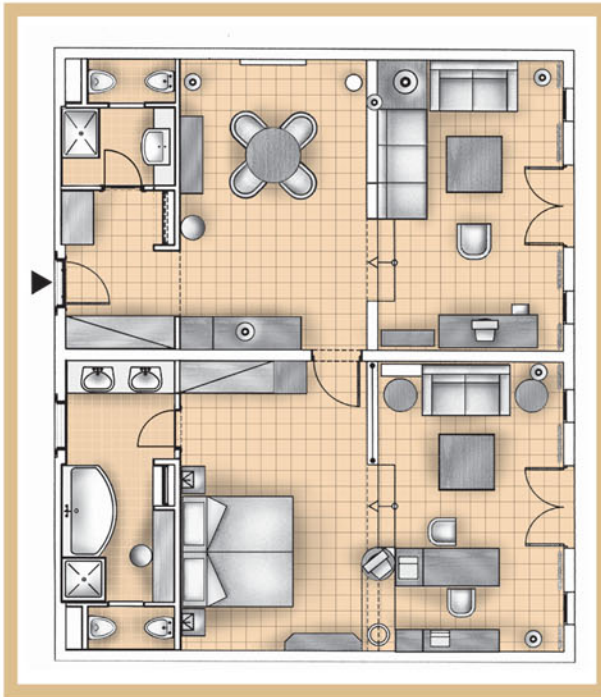

S U I T E P L A N S

VIP Suite sea front, private pool (ground floor)
Ariane (98m²)
1 bedroom with study, 1 bedroom/sitting-room,
1 dining-room,
2 bathrooms (one with Jacuzzi, one WC/shower),
2-4 pax.

Executive Suite sharing pool
Erato (98m²)
1 bedroom with study, 1 bedroom/sitting-room,
1 dining-room,
2 bathrooms (one with Jacuzzi, one WC/shower),
2-4 pax.

VIP Suite sharing pool
Harmonia, Electra, Dimitra & Pasiphae (59m²)
1 bedroom, 1 bedroom/sitting-room,
2 bathrooms (one with Jacuzzi, one WC/shower),
2-4 pax.

VIP Suite sea front (upper floor)
Aphrodite & Ariane (59m²)
1 bedroom, 1 bedroom/sitting-room,
2 bathrooms (one with Jacuzzi, one WC/shower),
2-4 pax.