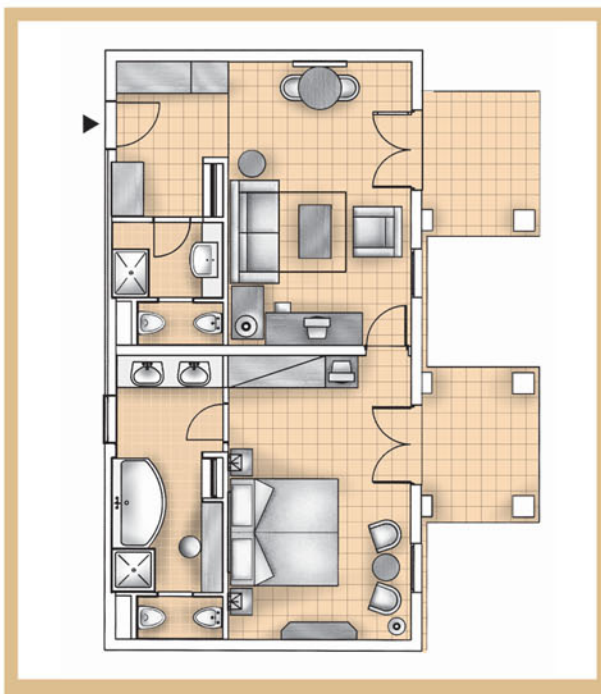

S U I T E P L A N S

VIP Suite sea front, private pool (ground floor)
Ariane (98m²)
1 bedroom with study, 1 bedroom/sitting-room,
1 dining-room,
2 bathrooms (one with Jacuzzi, one WC/shower),
2-4 pax.

Executive Suite sharing pool
Erato (98m²)
1 bedroom with study, 1 bedroom/sitting-room,
1 dining-room,
2 bathrooms (one with Jacuzzi, one WC/shower),
2-4 pax.

VIP Suite sharing pool
Harmonia, Electra, Dimitra & Pasiphae (59m²)
1 bedroom, 1 bedroom/sitting-room,
2 bathrooms (one with Jacuzzi, one WC/shower),
2-4 pax.

VIP Suite sea front (upper floor)
Aphrodite & Ariane (59m²)
1 bedroom, 1 bedroom/sitting-room,
2 bathrooms (one with Jacuzzi, one WC/shower),
2-4 pax.