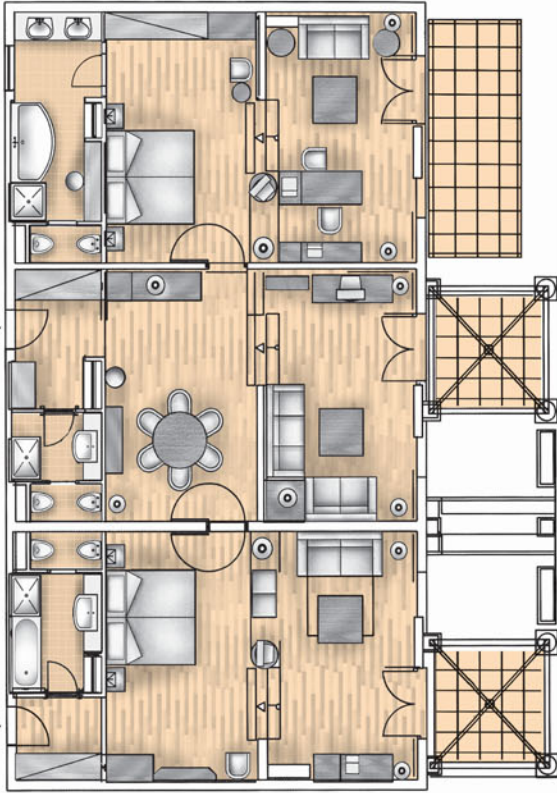

# S U I T E P L A N S

## **Presidential Suite** sea front (147m<sup>2</sup>)

private pool  
2 bedrooms (one with study),  
1 bedroom/sitting-room,  
1 dining-room,  
2 bathrooms with Jacuzzi,  
1 WC/shower,  
2-6 pax.

## **Presidential Suite Maisonette** sea front (157m<sup>2</sup>)

private pool  
2 bedrooms (one with study),  
1 bedroom/sitting-room,  
1 dining-room,  
2 bathrooms with Jacuzzi,  
2 WC/shower,  
2-6 pax.