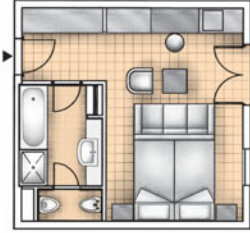

R O O M P L A N S

Room garden or sea view (29.26m²)
VIP Room sharing pool (29.26m²)

S U I T E P L A N S

Junior Suite sharing pool
Iphigenia & Athena (49m²)
1 bedroom/sitting-room,
1 bathroom with Jacuzzi,
2-4 pax.

Junior Suite sea front private pool
Ariane (49m²)
1 bedroom/sitting-room,
1 bathroom with Jacuzzi,
2-4 pax.

Junior Suite private pool
Athena (49m²)
1 bedroom/sitting-room,
1 bathroom with Jacuzzi,
2-4 pax.