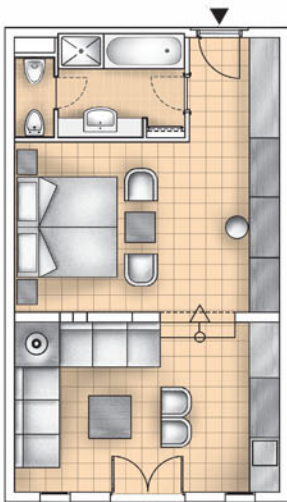

R O O M P L A N S

Room garden or sea view (29.26m²)
VIP Room sharing pool (29.26m²)

S U I T E P L A N S

Junior Suite sharing pool
Iphigenia & Athena (49m²)
1 bedroom/sitting-room,
1 bathroom with Jacuzzi,
2-4 pax.

Junior Suite sea front private pool
Ariane (49m²)
1 bedroom/sitting-room,
1 bathroom with Jacuzzi,
2-4 pax.

Junior Suite private pool
Athena (49m²)
1 bedroom/sitting-room,
1 bathroom with Jacuzzi,
2-4 pax.