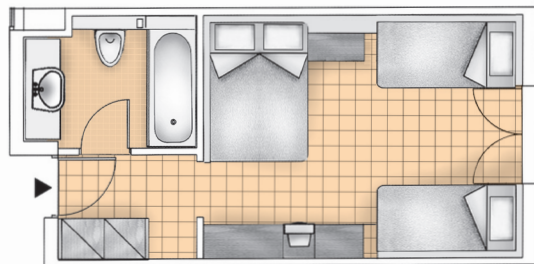

R O O M P L A N S

Room garden view or sea view (24m²)

VIP Room sea front (24m²)

Family Room garden or sea view (24m²)
1 bedroom, 1 bathroom,
2-4 pax.