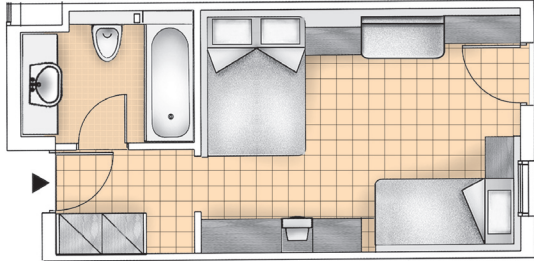

R O O M P L A N S

Room garden view or sea view (24m²)

VIP Room sea front (24m²)

Family Room garden or sea view (24m²)
1 bedroom, 1 bathroom,
2-4 pax.