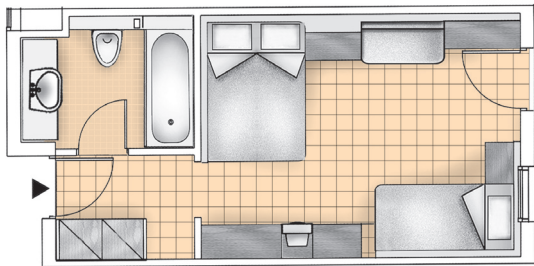

R O O M P L A N S

Room garden view or sea view (24m²)

VIP Room sea front (24m²)

Family Room garden or sea view (24m²)
1 bedroom, 1 bathroom,
2-4 pax.